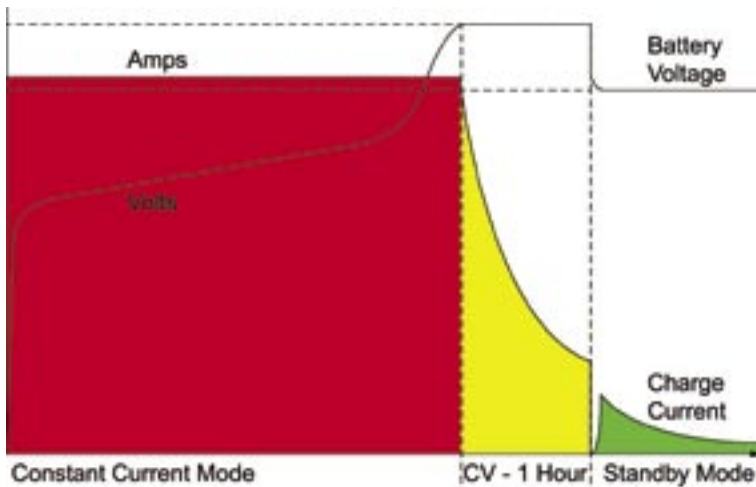

### Features:-

- Electronically controlled
- Input voltage 220/240v 50Hz
- Output voltage 24v
- Output current 5A
- 3 stage charging
  - Constant current
  - Constant voltage
  - Float
- Timing control
- 4 LED status indication
- Reverse polarity protection
- Compact steel housing
- Short circuit protection
- Light weight
- Cost effective